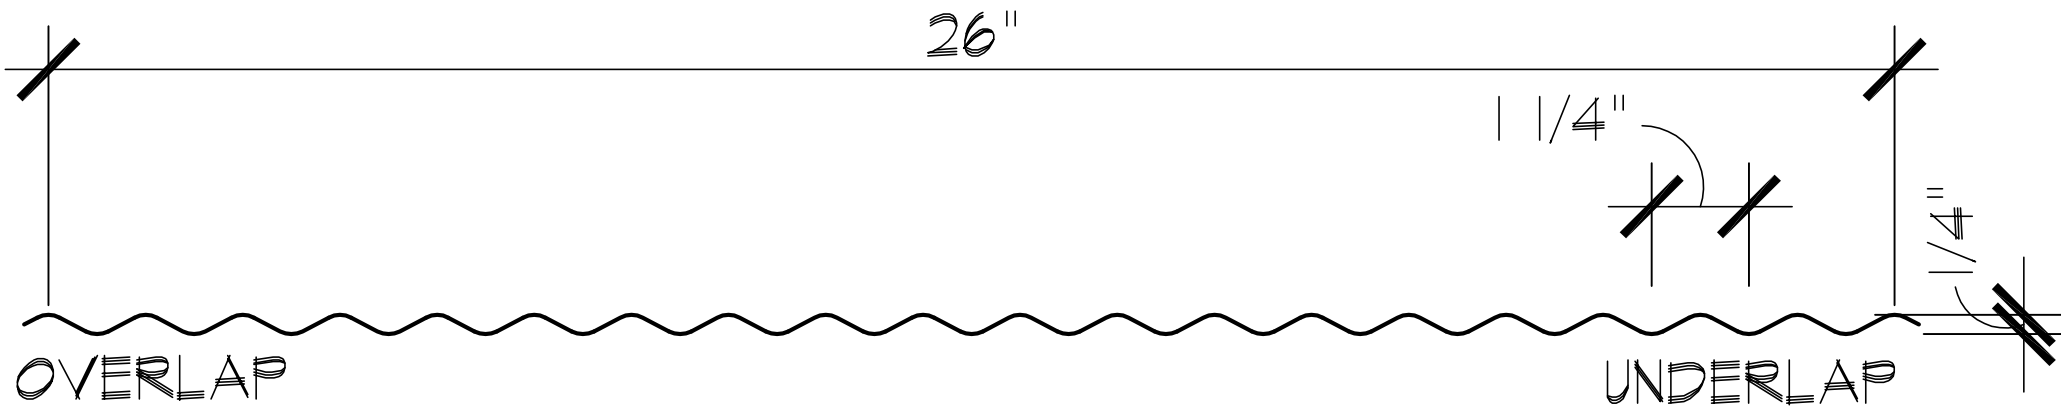

1 1/4" CORRUGATED PANEL PROFILE

24" COVERAGE